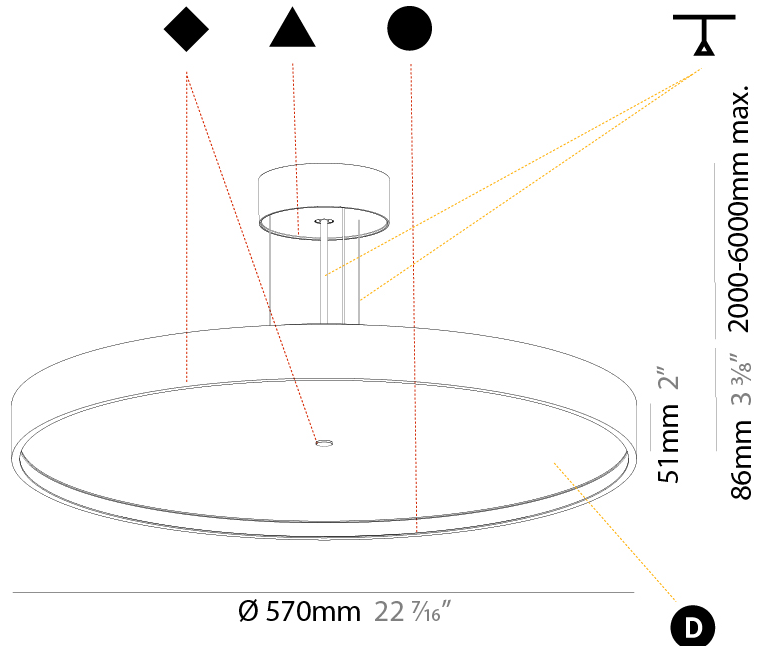

GENERAL

Series: Sign Diva
Subseries: Sign Diva Korona
Partner: Prolicht
Division: Architectural
Installation: Suspension
Product Type: Pendant
Mounting Location: Ceiling
Light Distribution: Direct / Indirect

PHYSICAL

Shape: Round
Diameter (mm): 570
Diameter (in): 22 7/16
Height (mm): 86
Height (in): 3 3/8
Weight (kg): 8.812
Weight (lbs): 19.43
Diffuser: PMMA - Opal / Micro-Prism / Sparkling Secret / Vintage Industrial
Fixture Finish: SSR / BKV / CWI / CRY / HAB / UFT / ITA / RUA / FTG / MYG / LOD / PUS / FRO / FUP / KIA / POP / BLS / SPG / MEY / GOH / CHC / COM / ABZ / JAG / OBR / MOS / ROR
Fixture Material: PMMA / Extruded Aluminum / Steel
Cable Details: 2000mm/78 3/4" or 6000mm/236 1/4" Transparent Cable

ELECTRICAL

Lamp Type: LED (Zhaga Standard)
Input Wattage (W): 67
Total Output Wattage (W): 60.9
Dimming: Tri-Mode (Non-Dimming and Phase Dimming (120Vac only) and 0-10V Dimming)
Driver Included: Yes
Driver Location: Integrated
Driver Type: Constant Current - Universal
Driver Class: Class 2
Input Voltage (V): 120 - 277
Constant Current (MA): 350

LED

Color Temperature (°K): 2700 / 3000 / 3500 / 4000
Max. Delivered Lumen (lm): 6632 / 6728 / 6812 / 6951
Nominal Lumen (lm): 9097 / 9229 / 9344 / 9535
CRI: >90 CRI
Lamp Life (hrs): 50000

OPTICAL

RATINGS AND CERTIFICATIONS

Certified By: Certified for North American Standards
IP rating: IP20

A

D